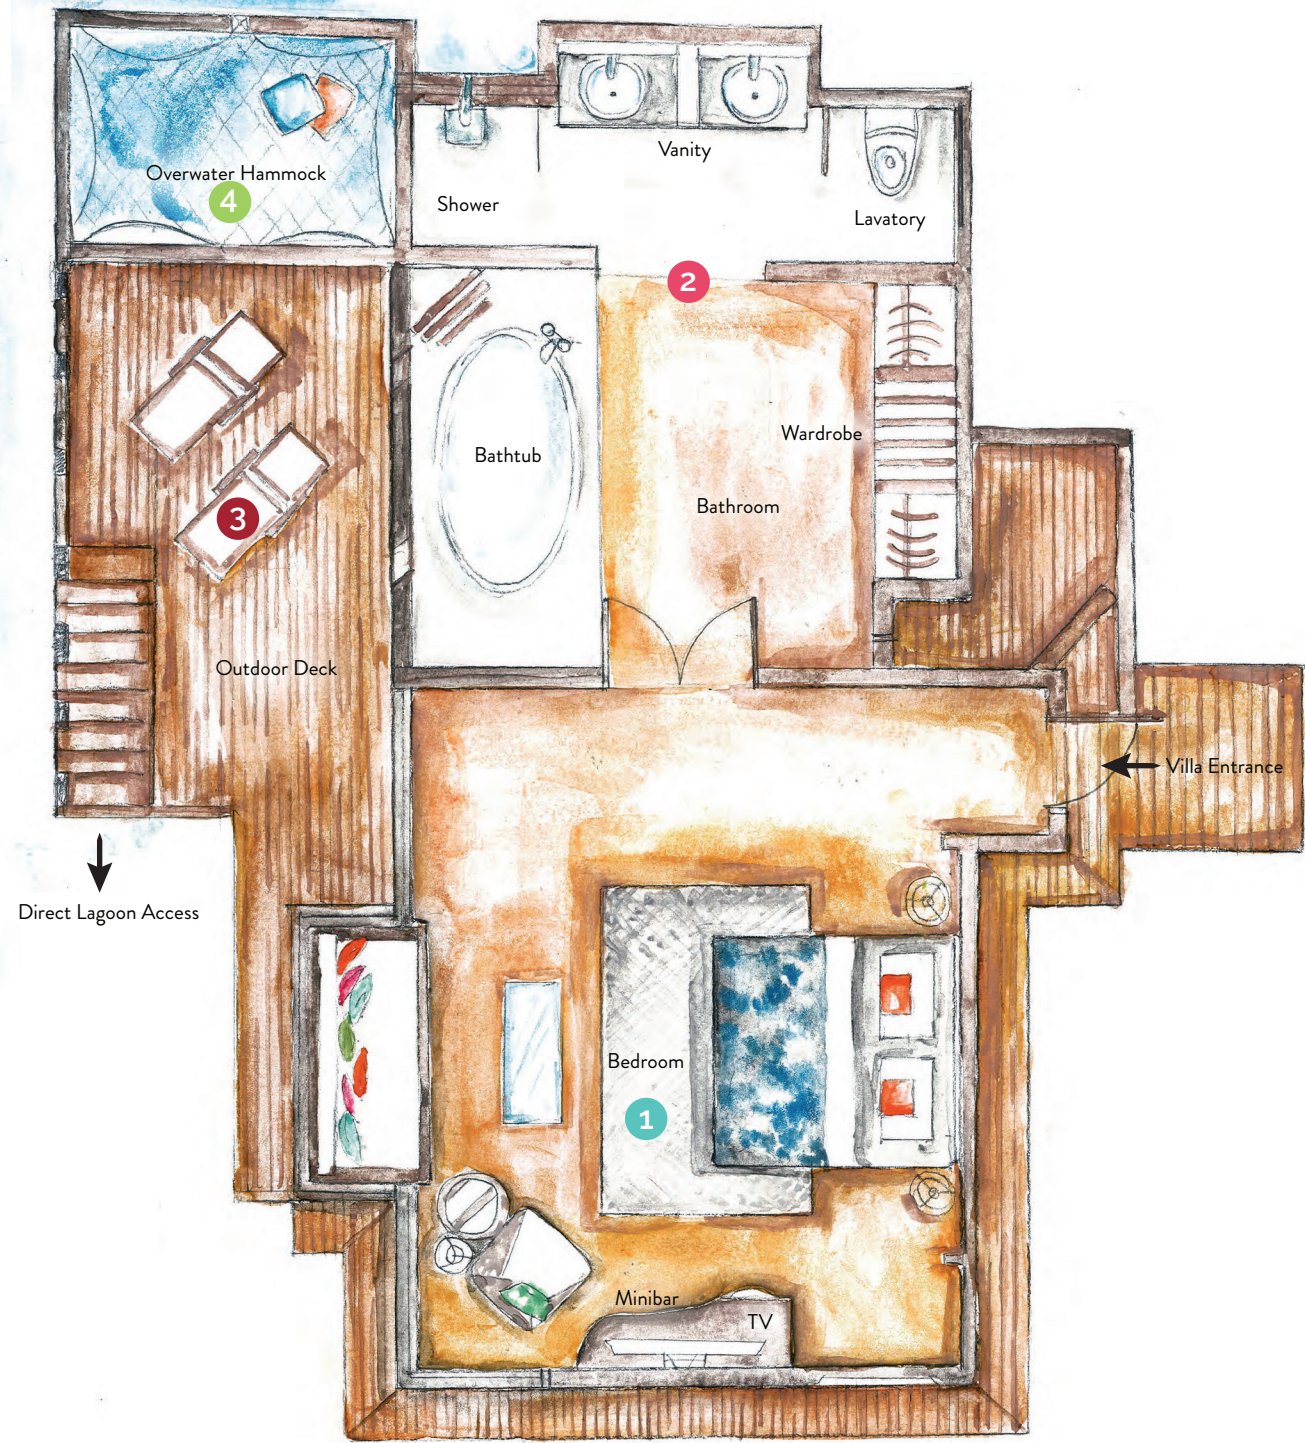

WIND VILLA

UNITS: 24

	Sqm	Sqft
1 Bedroom	30	325
2 Bathroom	24	254
3 Outdoor Deck	17	179
4 Overwater Hammock	6	66

Entire Villa with 87 Sqm | 936 Sqft